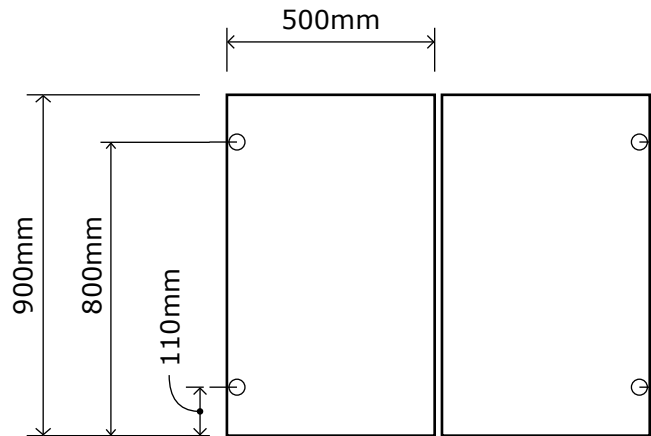

5MM GLASS OPTION

- i. GREY TOUGHENED GLASS - 05GYT
- ii. BRONZE TOUGHENED GLASS - 05BZT
- iii. ULTRA-CLEAR TOUGHENED GLASS - 05LOWT
- iv. CLEAR SILVER MIRROR GLASS WITH VINYL BACK - 05CLMIRVB
- v. PRIVACY FILM ADDON - PF

*All center point marks for hinges/handle start from the bottom of the door.

*For no handle hinged door, please mark as "NO HANDLE".

ORDER EMAIL: SALES@NOVAINTERIOR.CO.NZ
WWW.NOVAINTERIOR.CO.NZ | 09 527 1602

*2 @ Hinged doors with NO HANDLE

FRAME : E.g. Standard black frame
GLASS : E.g. 05GYT
HINGE : STD FULL OVERLAY