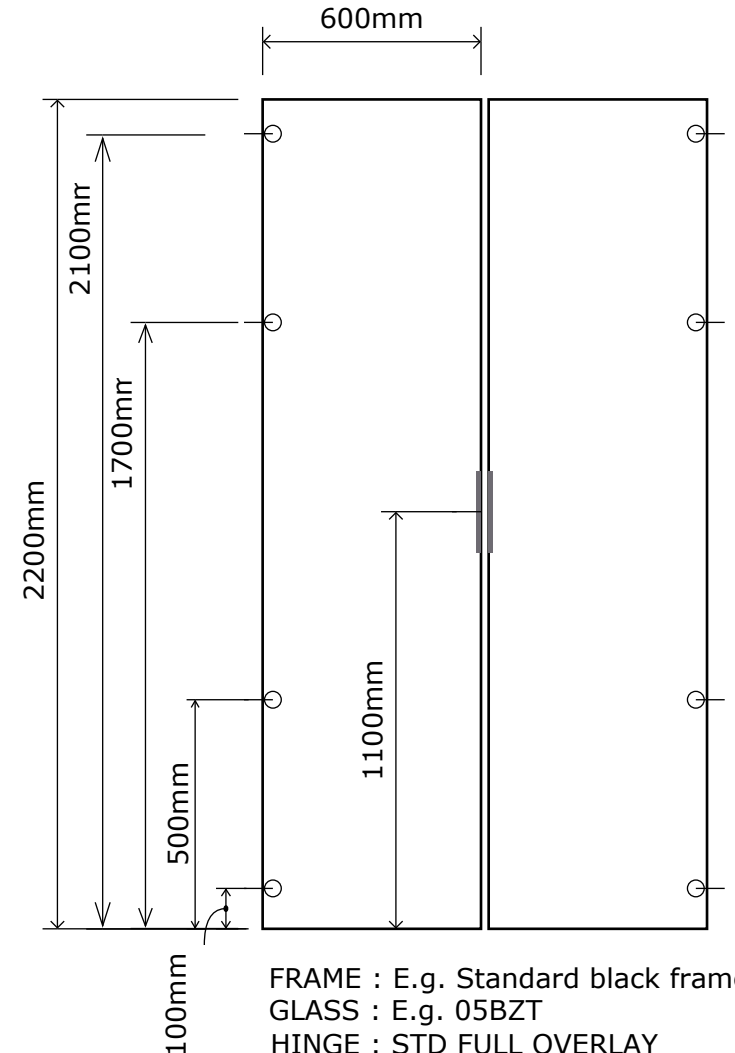

FRAME : E.g. Standard black frame
GLASS : E.g. 05BZT
HINGE : STD FULL OVERLAY