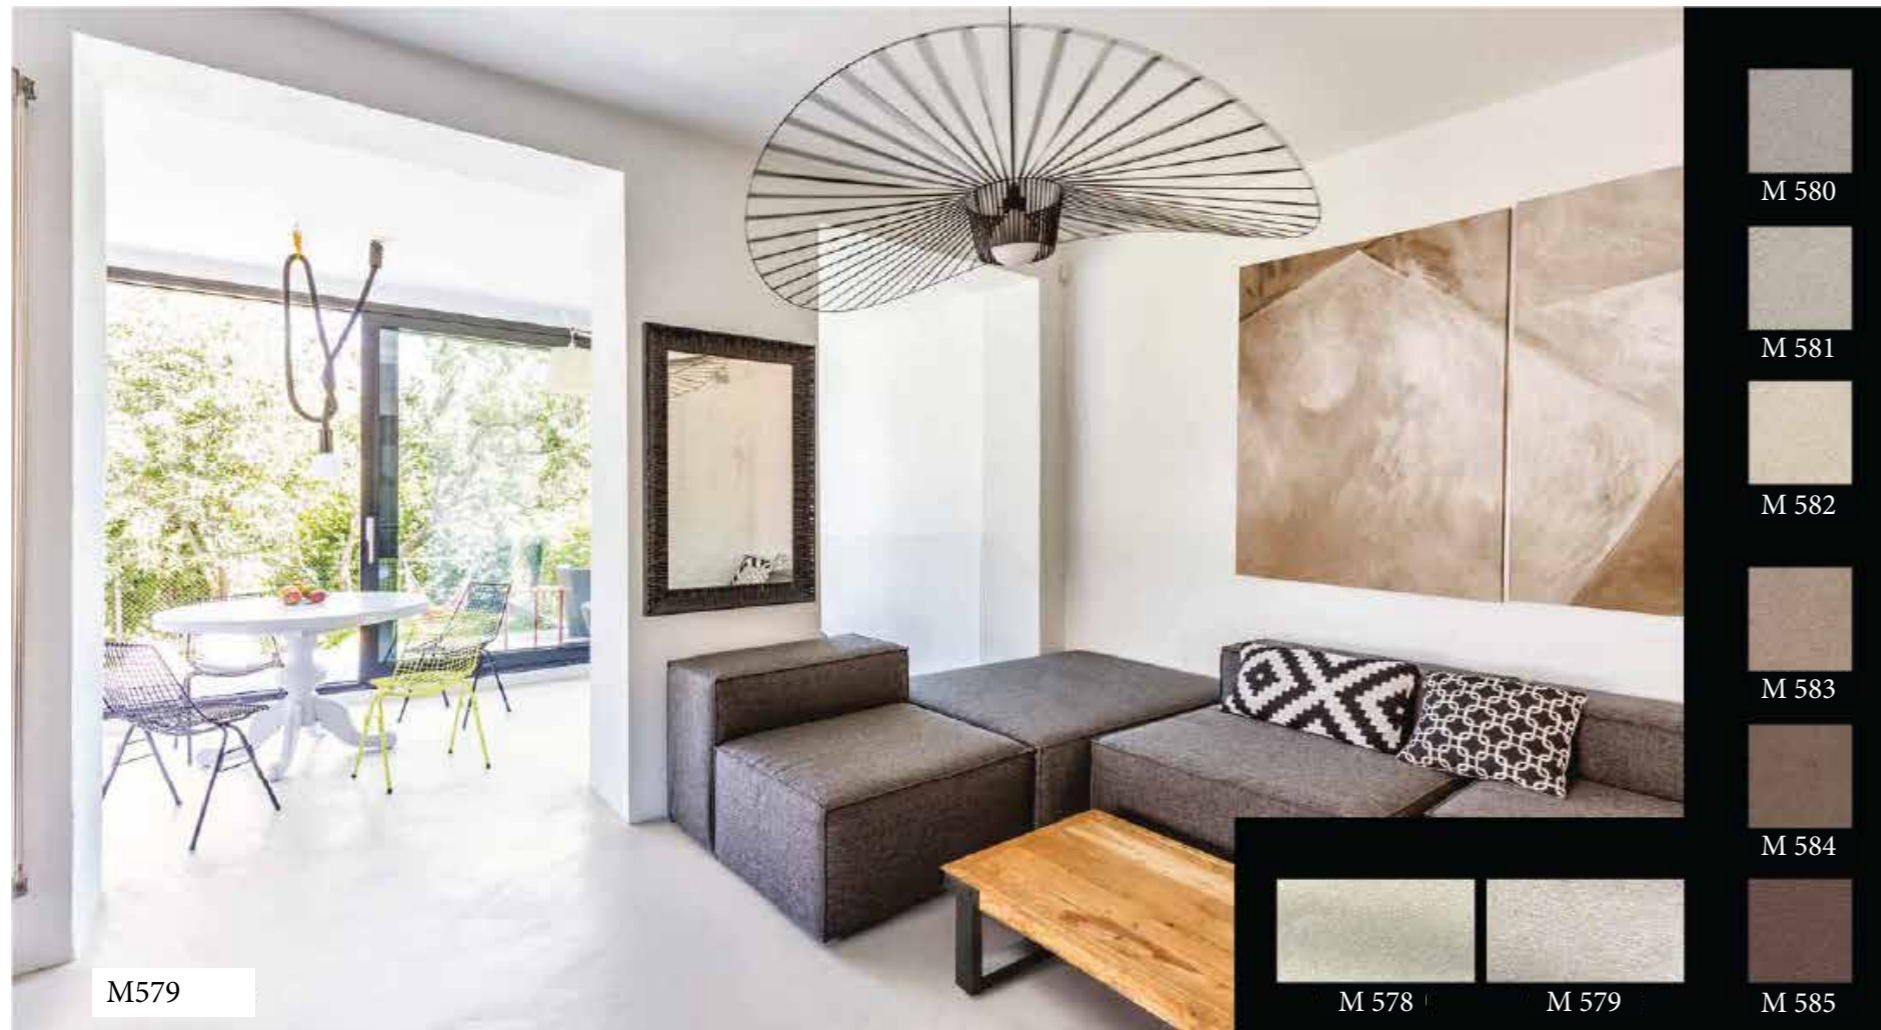

M 580

M 581

M 582

M 583

M 584

M 585

M579

M 578

M 579

M 585

MICROCEMENT PRODUCT CODE

MICROCEMENT ON CEILING : MC + COLOUR CODE

MICROCEMENT ON WALL : MW + COLOUR CODE

MICROCEMENT ON FLOOR : MF + COLOUR CODE

E.g. "MC-491 A (LUCIDO)"