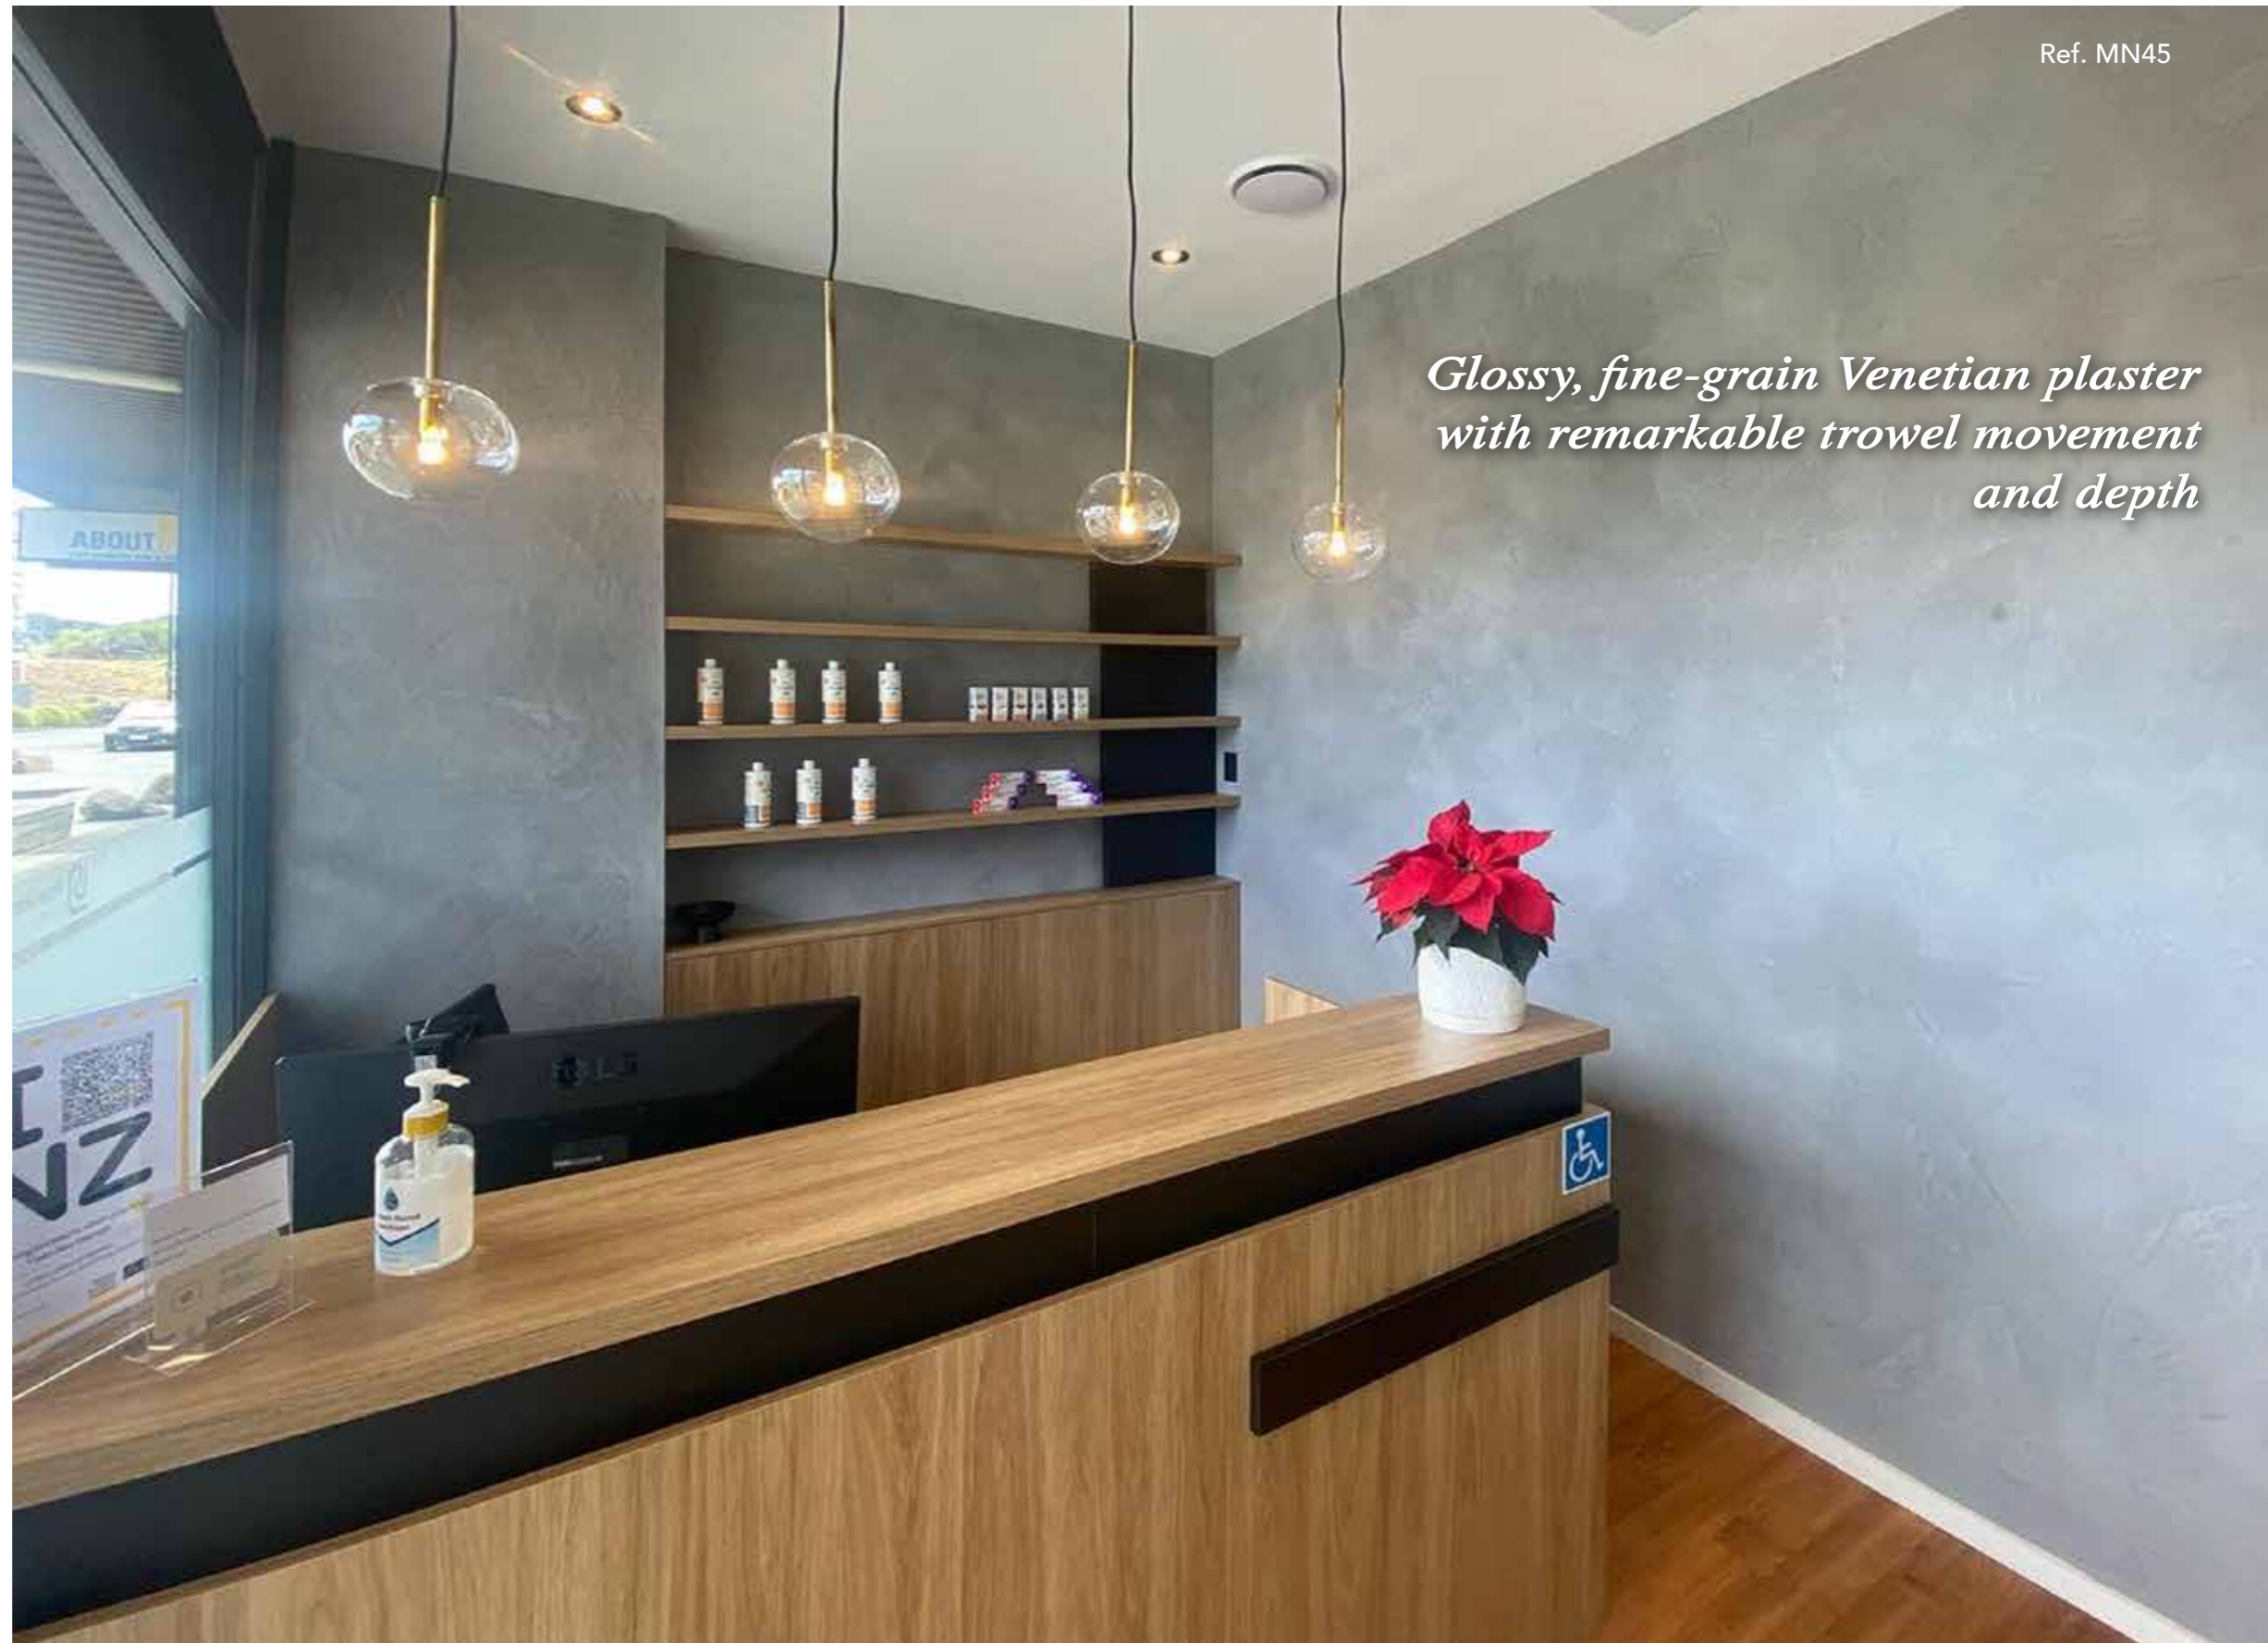

Ref. 160

Ref. 161

Ref. 162

Ref. 196

Ref. 198

Ref. 163

Ref. 164

Ref. 171

Ref. 203

Ref. 208

*Glossy, fine-grain Venetian plaster  
with remarkable trowel movement  
and depth*

Marmorino Fine is a timeless finish that has been widely utilised in Venetian interiors for centuries. The finish has a smooth and polished surface that can be burnished to varying degrees of gloss.