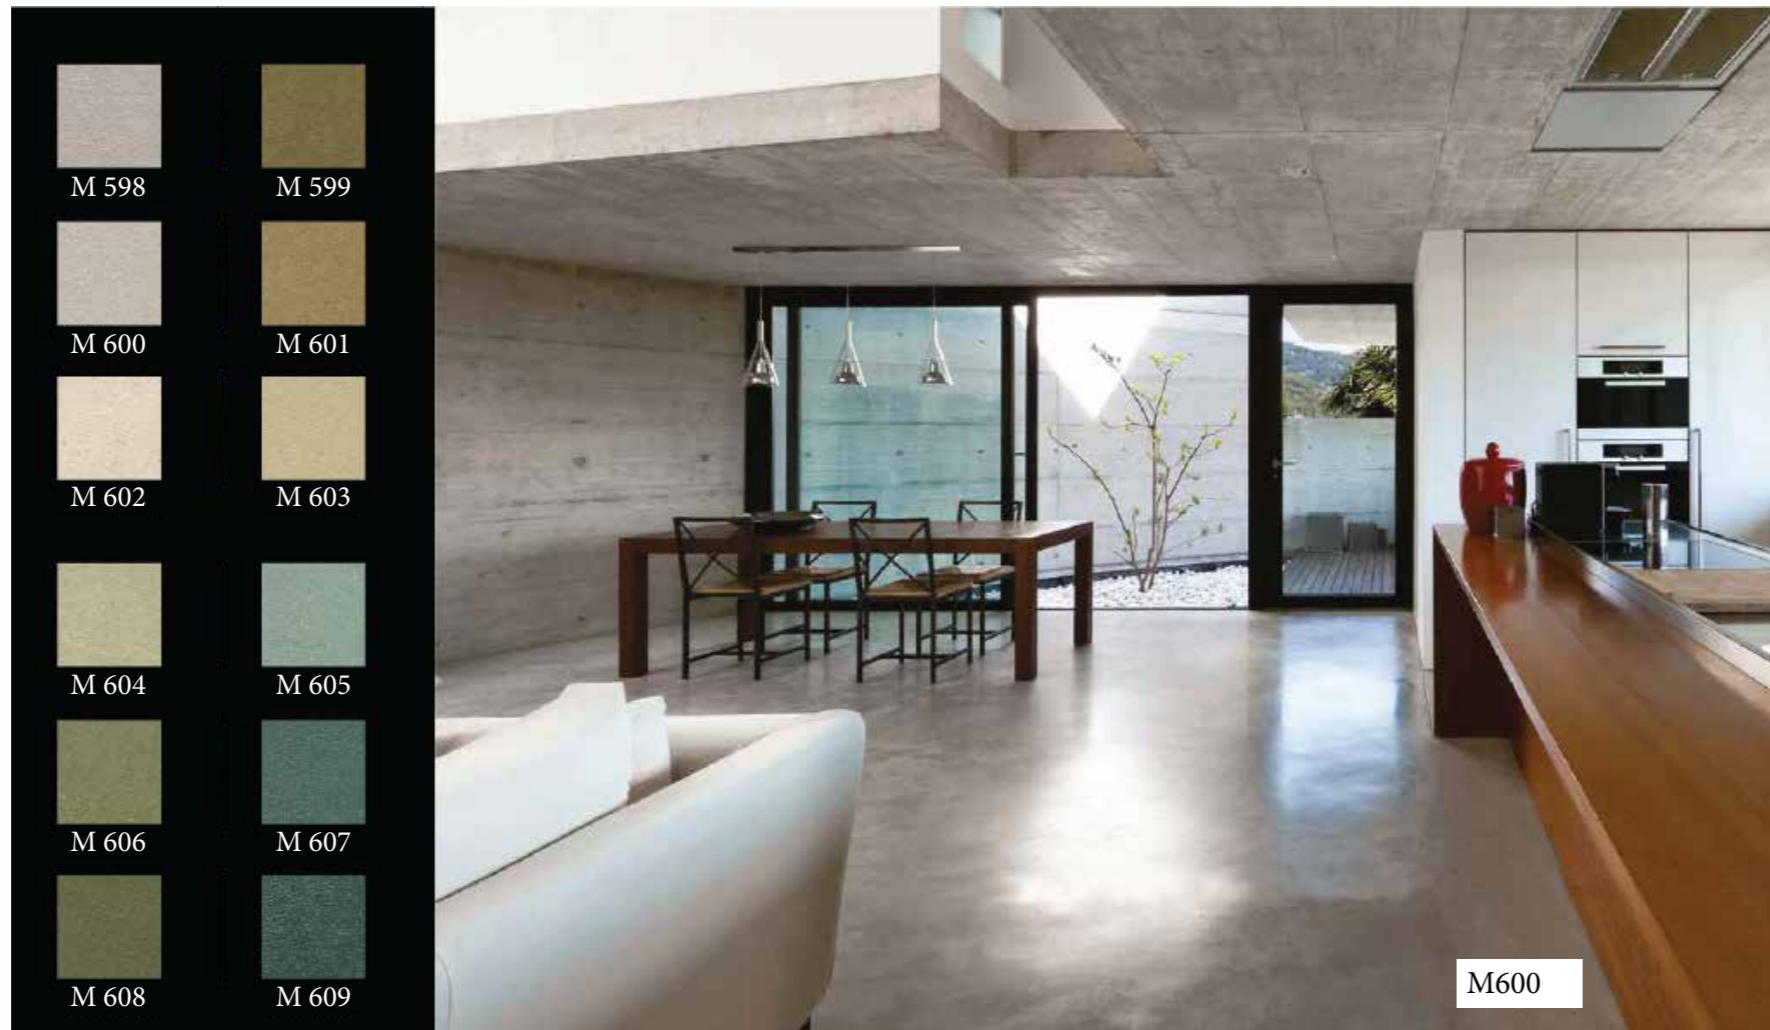

MICROCEMENT PRODUCT CODE

MICROCEMENT ON CEILING : MC + COLOUR CODE
MICROCEMENT ON WALL : MW + COLOUR CODE
MICROCEMENT ON FLOOR : MF + COLOUR CODE

E.g. "MC-491 A (LUCIDO)"