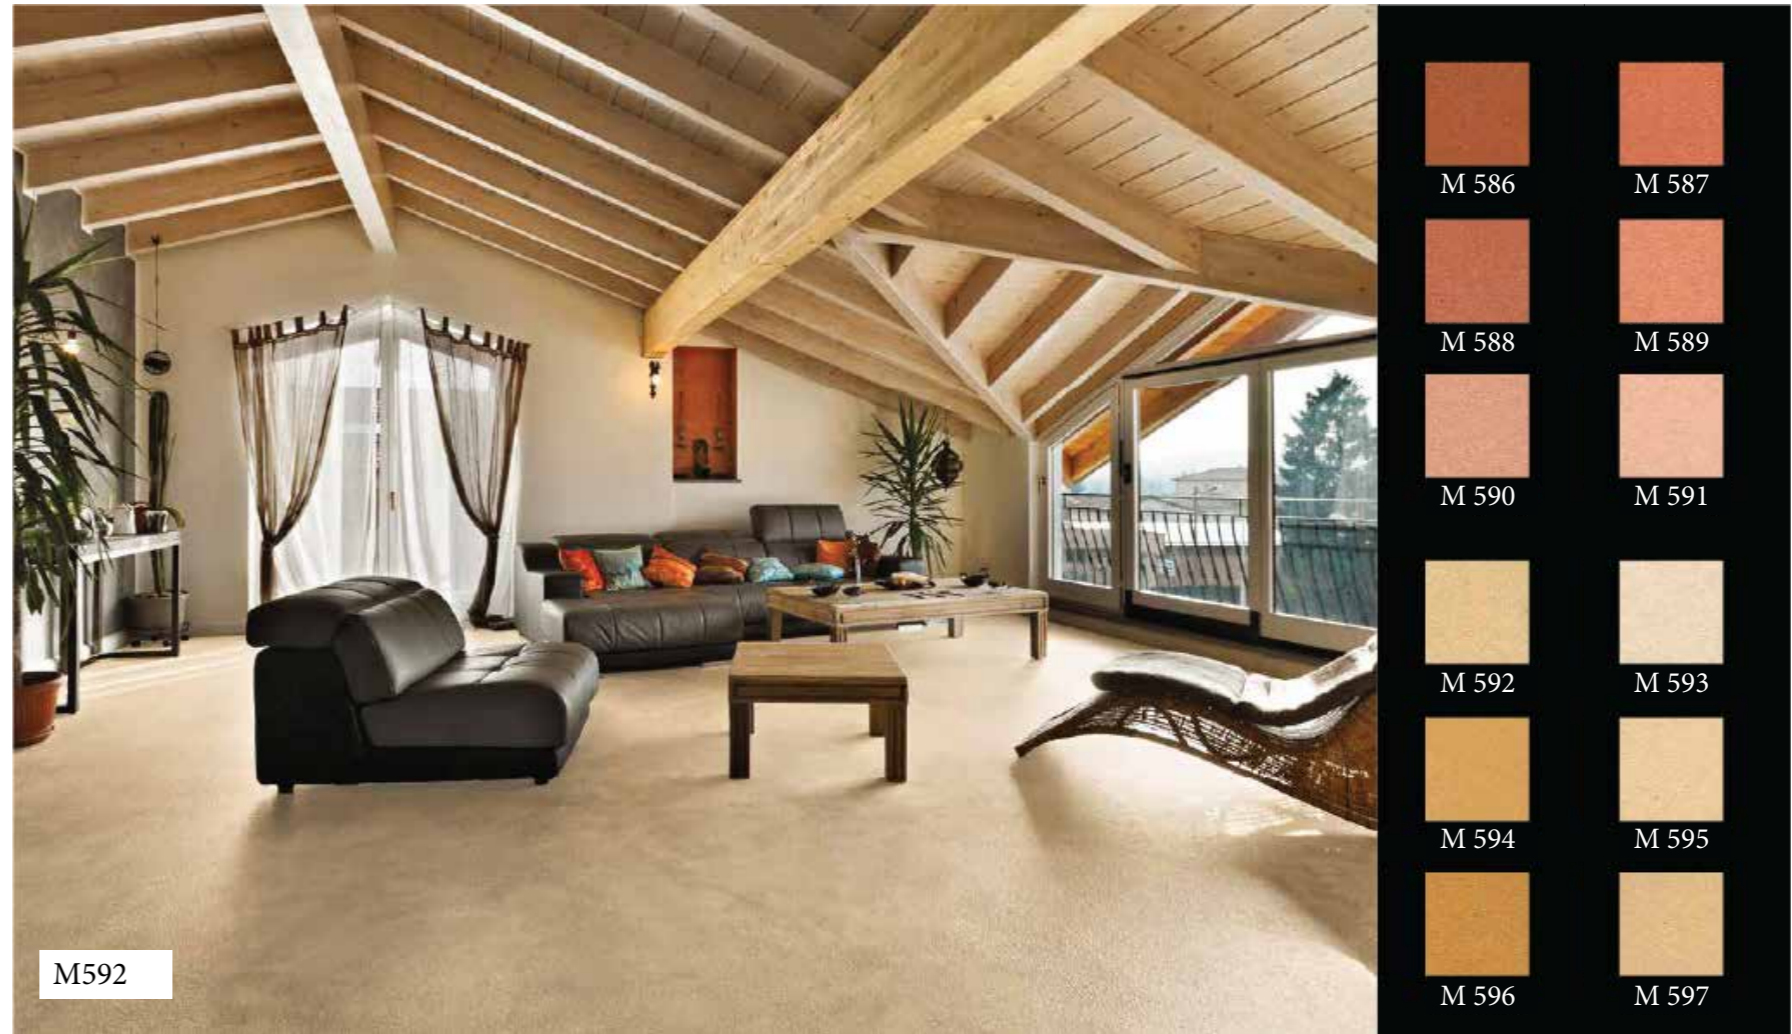

MICROCEMENT PRODUCT CODE

MICROCEMENT ON CEILING : MC + COLOUR CODE
MICROCEMENT ON WALL : MW + COLOUR CODE
MICROCEMENT ON FLOOR : MF + COLOUR CODE

E.g. "MC-491 A (LUCIDO)"